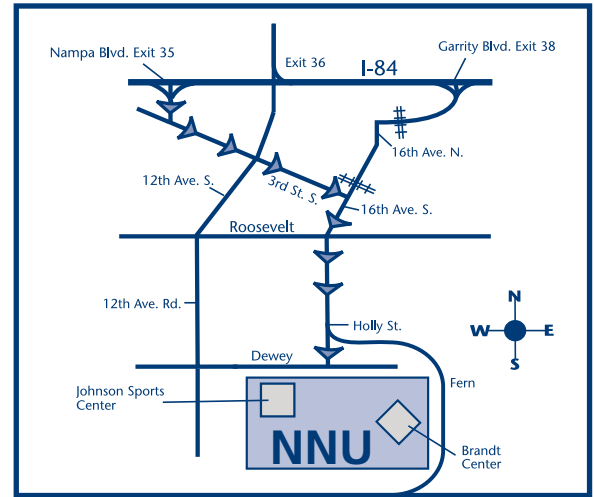

Northwest Nazarene University
Great minds • Great hearts • Great futures

OUR CAMPUS

LEGEND

Admissions Welcome Center	37	Ford Hall	25	Science Building	55
Brandt Center	50	Graduate Studies in Counseling	35	Science Lecture Hall	54
B.R.I.C.K. House	48	Graduate Studies in Education	36	Soccer Field	2
Campus Safety Office	22	Halle Softball Field	4	Soccer Field	24
Ceramics and Sculpture Studio	56	Helstrom Business Center	52	Social Work Office	33
Challenge (Ropes) Course	3	Holly 1000 Apartments	45	Student Center	26
College Church of the Nazarene	15	Johnson Sports Center	6	Sutherland Hall	53
Corlett Hall	20	Kirkeide Married Student Housing	10	Tennis Courts	12
Culver Hall	46	Lanman Prayer Garden	49	Thomas Health & Science Center	31
Dooley Hall	47	Lee Athletic Complex	14	Track and Field	13
Elmore Hall	27	Little Prayer Chapel	49	Vail Baseball Field	5
Emerson Administration Building	29	Olsen Apartments	11	Wiley Alumni House	34
Environmental Services	21	Properties Management Office	22	Wiley Learning Center	30
Fine Arts Building	51	Riley Library	32	Williams Hall	28
Finkbeiner Recreation Area	23	Safety / Police Substation	1		