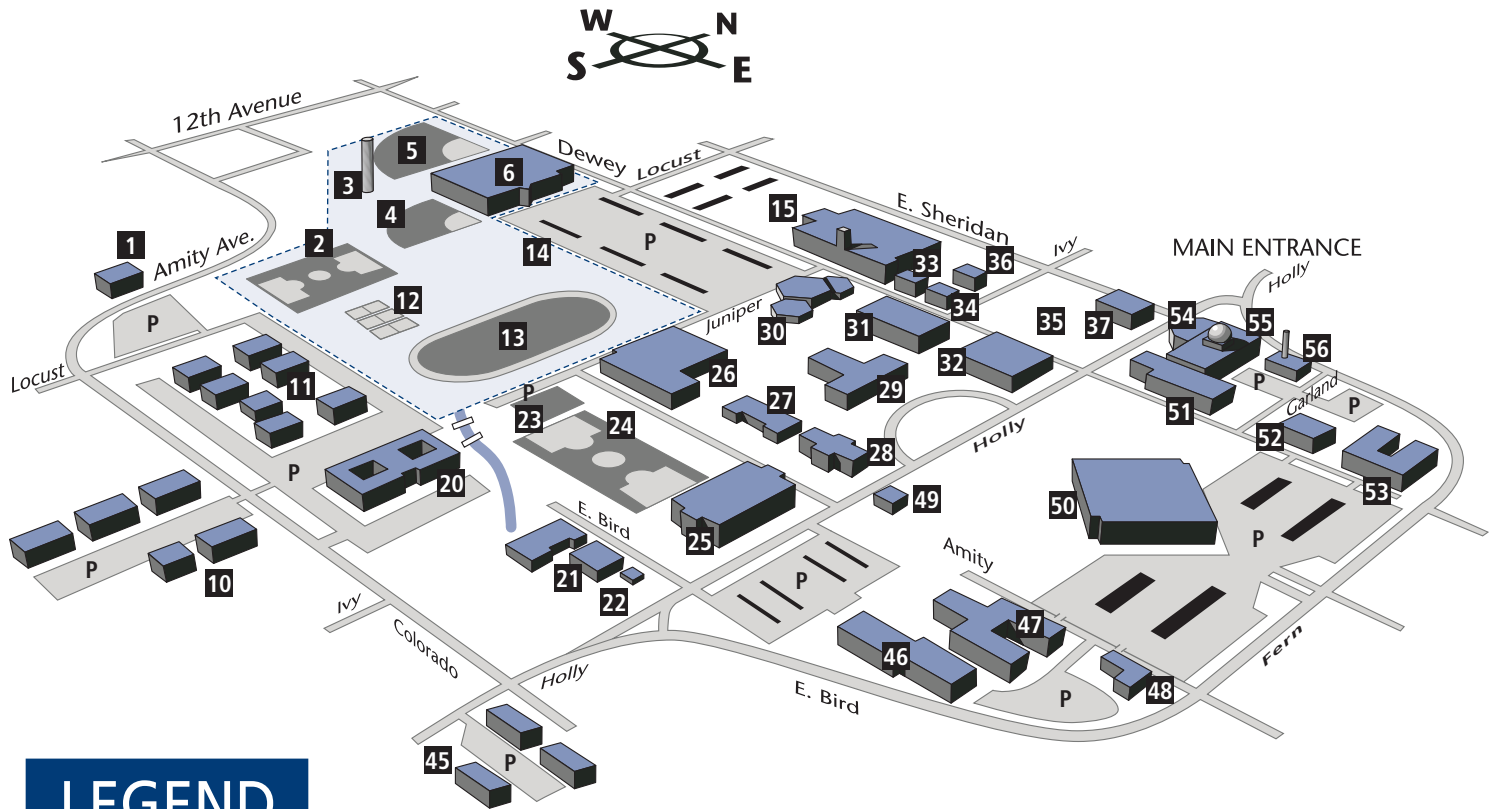

Northwest Nazarene University
Great minds • Great hearts • Great futures

OUR CAMPUS

LEGEND

Admissions Welcome Center	37	Ford Hall	25	Science Building	55
Brandt Center	50	Graduate Studies in Counseling	35	Science Lecture Hall	54
B.R.I.C.K. House	48	Graduate Studies in Education	36	Soccer Field	2
Campus Safety Office	22	Halle Softball Field	4	Soccer Field	24
Ceramics and Sculpture Studio	56	Helstrom Business Center	52	Social Work Office	33
Challenge (Ropes) Course	3	Holly 1000 Apartments	45	Student Center	26
College Church of the Nazarene	15	Johnson Sports Center	6	Sutherland Hall	53
Corlett Hall	20	Kirkeide Married Student Housing	10	Tennis Courts	12
Culver Hall	46	Lanman Prayer Garden	49	Thomas Health & Science Center	31
Dooley Hall	47	Lee Athletic Complex	14	Track and Field	13
Elmore Hall	27	Little Prayer Chapel	49	Vail Baseball Field	5
Emerson Administration Building	29	Olsen Apartments	11	Wiley Alumni House	34
Environmental Services	21	Properties Management Office	22	Wiley Learning Center	30
Fine Arts Building	51	Riley Library	32	Williams Hall	28
Finkbeiner Recreation Area	23	Safety / Police Substation	1		